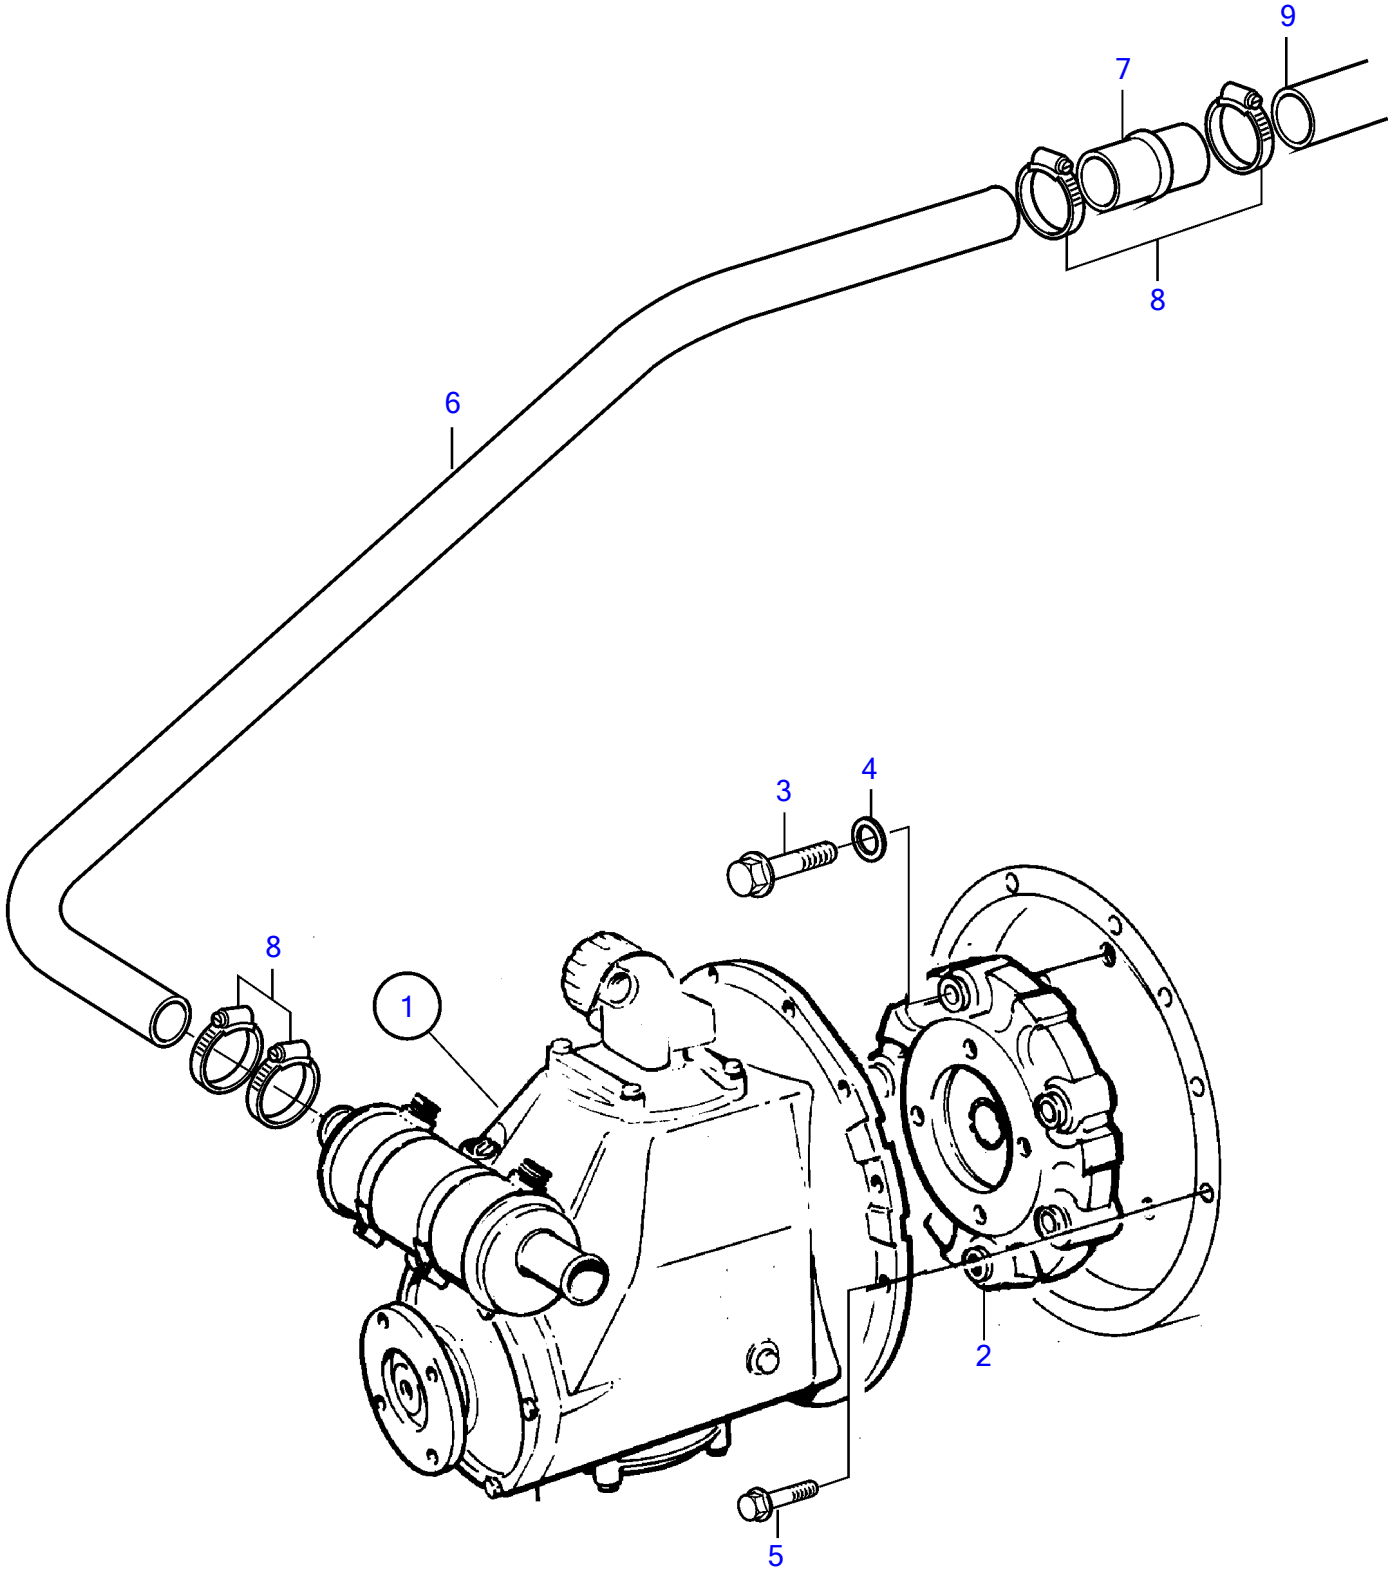

TAMD31L-A, TAMD31M-A, TAMD31P-A, TMD31L-A

TAMD31L-A, TAMD31M-A, TAMD31P-A, TMD31L-A

REF	PART NO.	QTY	DESCRIPTION	NOTES
1		1	Reversing gear	
2	872959	1	Vibration damper	Replaced by 1pcs 3582751, vibration damper, 6pcs 959227, screw and 6pcs 941907, spring washer.
	3582751	1	Oscillation damper	
3	959227	6	Hex. socket screw	
4	941907	6	Spring washer	
5	946752	9	Flange screw	
6	861739	1	Hose	
7	861090	1	Tube	
8	961669	4	Hose clamp	
9	861737	1	Hose	Reverse gear-sea water pump.